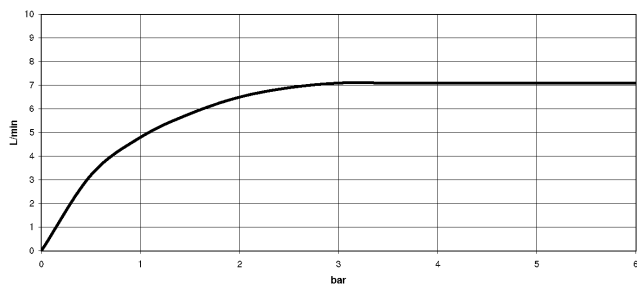

### Recommended miscellaneous

---

**Concealed wall elbow -**

35 085 970 90

- max. recess depth 163 mm
- min. recess depth 90 mm

## SYMETRICS Wall-mounted basin spout without pop-up waste - Brushed Platinum

---

13 800 980  
mm [inches]

### Flow rate chart

---